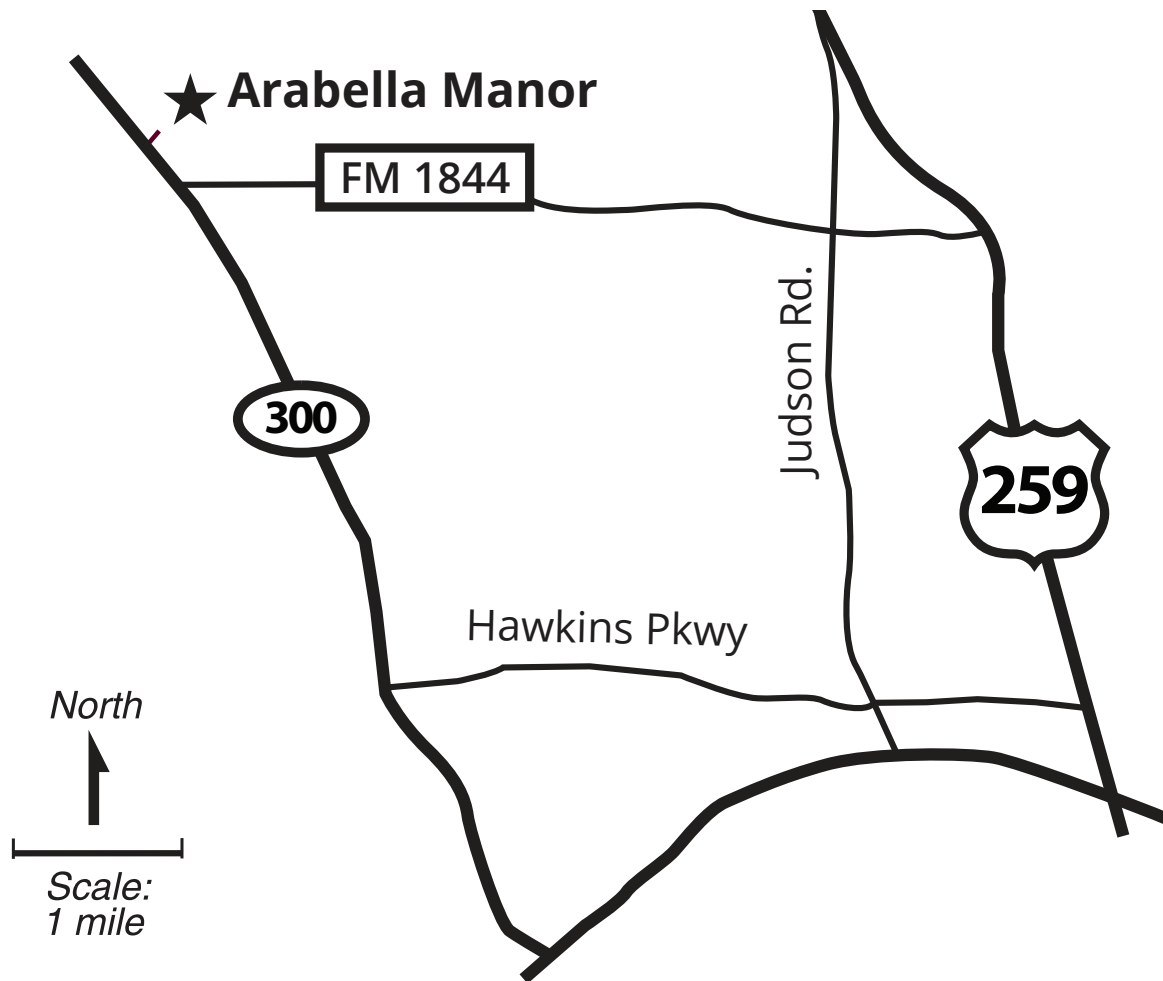

Arabella Manor

11361 Hwy 300, East Mountain, TX 75644 • 903-746-5461

From Loop 281: Travel north on Hwy 300/Gilmer Road approximately 5.5 miles, Arabella Manor will be on your right.

From HWY 259: Travel north on Hwy 259/Eastman Road. Turn west onto FM 1844 and travel approximately 5 miles. Turn right onto Hwy 300/Gilmer Road. Arabella Manor will be on your right in less than one half mile.